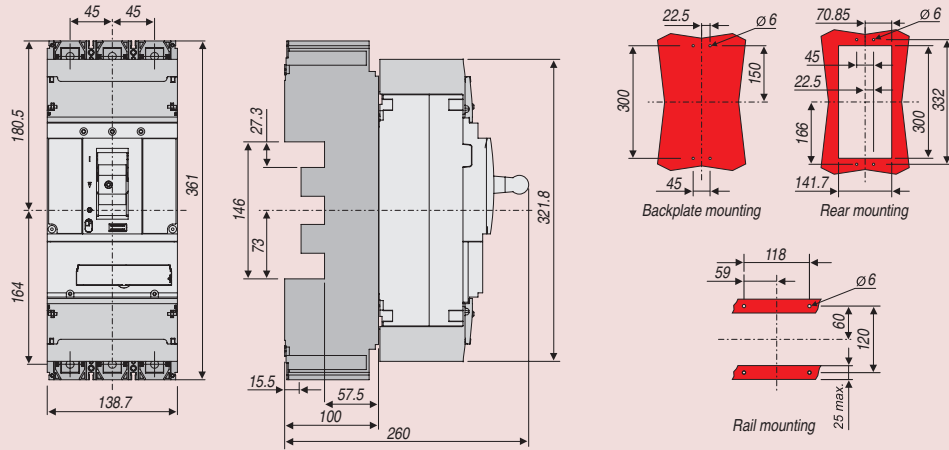

Dimensional Drawings

Breaker with electrical operator - FG400/630

Dimensions

Dimensional Drawings

Plug-in version - FG400/630

Drawout version - FG400/630