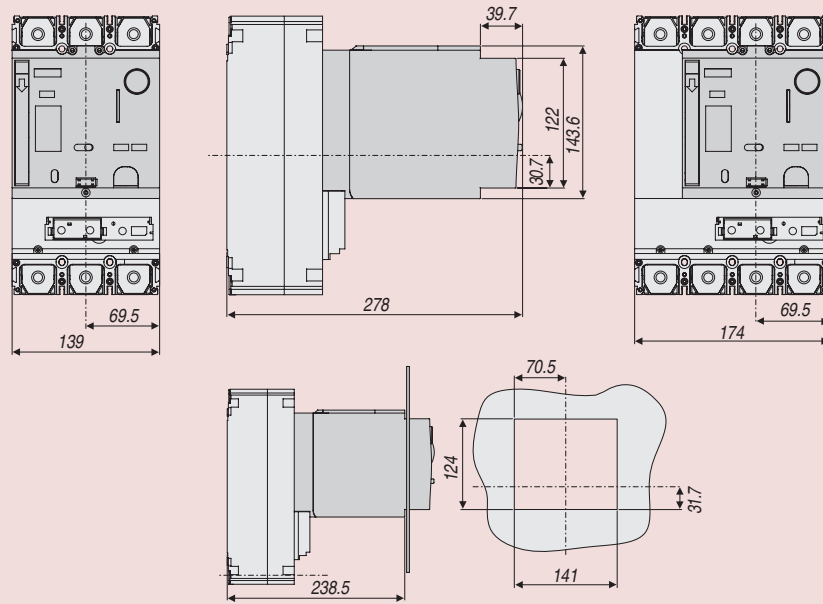

Dimensional Drawings

Breaker with electrical operator - FG400/630

Dimensions

Dimensional Drawings

Plug-in version - FG400/630

Drawout version - FG400/630